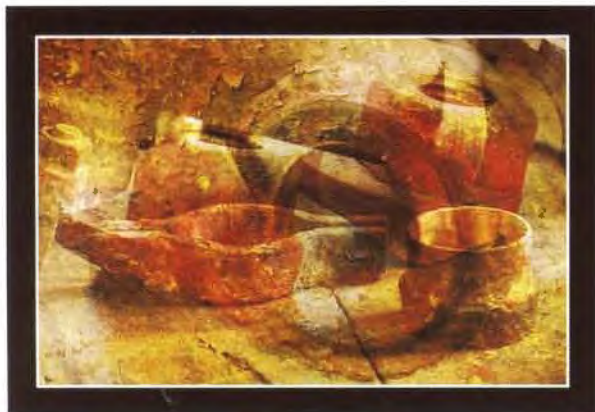

Beach wedding Bill Henley LRPS

Baywatch CA Philip Barker

Last light Clive Bailey LRPS

Montage of rust John Lawton

Oil can Barry Senior ARPS

Passing bell Dave Castle (Ribbon)

Magic mushrooms Ian Ledgard LRPS